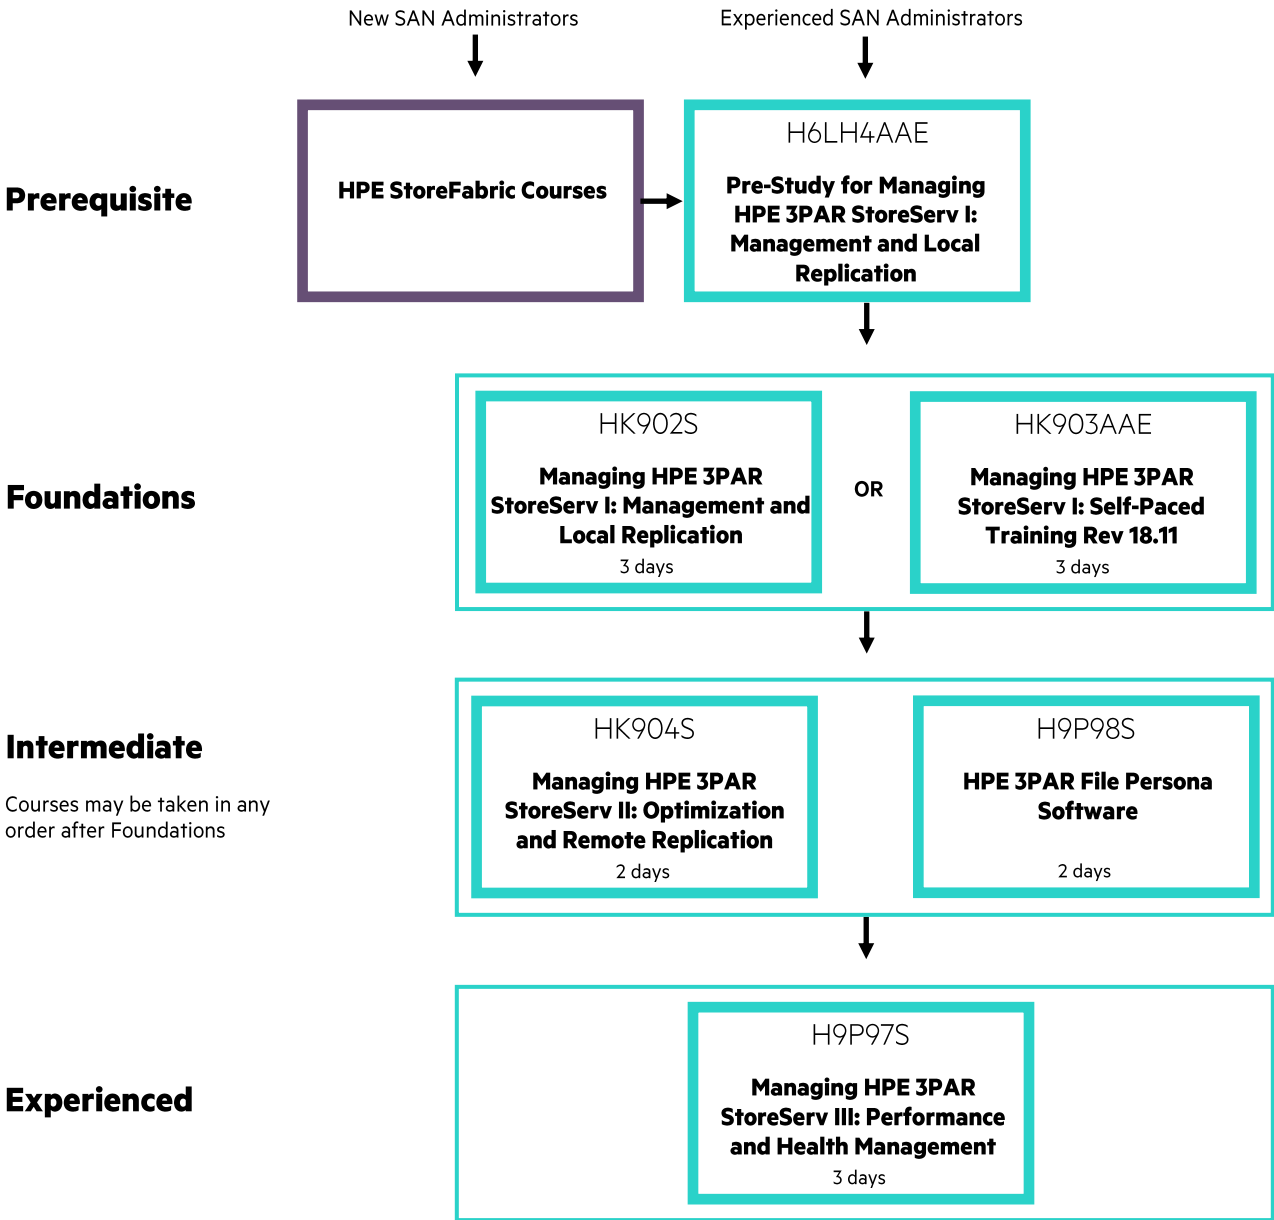

3PAR StoreServ training

Recommend minimum 5-8 days of training per person

HPE Training Credits for Storage HF383A1/HF383E

SKU = HF383A1 (flexible) or HF383 (fixed)

Additional options

H9P99S
**HPE Recovery Manager
Central**
2 days

H6LH3AAE
**Managing HPE 3PAR
StoreServ Hands On Lab**
30 days access

H2UY8S
**HPE 3PAR Fundamentals
Subscription**
12 months

Learn more at

hpe.com/us/training/storage