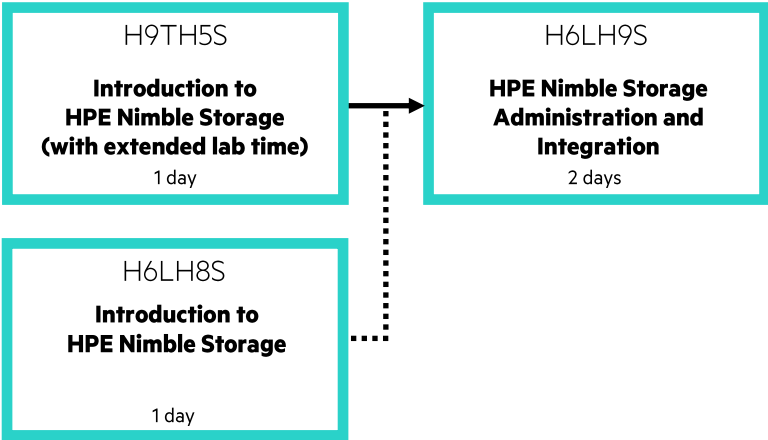

**Hewlett Packard
Enterprise**

HPE Nimble Storage Training Learning Path

Recommend minimum 3 days of training per person

HPE Training Credits for Storage Services HF383A1/HF383E

SKU = HF383A1 (flexible) or HF383 (fixed); Quantity = 3 units

Audience: HPE customers and prospective customers that are new to HPE Nimble Storage

Learn more at

hpe.com/us/training/storage

© Copyright 2019 Hewlett Packard Enterprise Development LP. The information contained herein is subject to change without notice. The only warranties for Hewlett Packard Enterprise products and services are set forth in the express warranty statements accompanying such products and services. Nothing herein should be construed as constituting an additional warranty. Hewlett Packard Enterprise shall not be liable for technical or editorial errors or omissions contained herein.