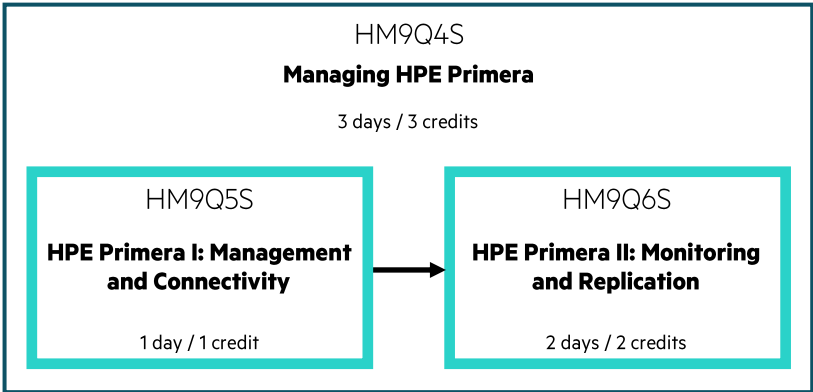

HPE Primera Storage Training Learning Path

Recommend minimum 3 days of training per person

HPE Training Credits for Storage Services HF383A1/HF383E

SKU = HF383A1 (flexible) or HF383E (fixed); Quantity = 3 units

Audience: HPE customers and prospective customers that are new to HPE Primera Storage

Additional recommended courses

HN5B0S
HPE InfoSight Analytics Professional
2 days / 2 credits

HN5A3S
HPE Storage: Containers and Automation
2 days / 2 credits

H9P99S
HPE Recovery Manager Central
2 days / 2 credits

Learn more at
hpe.com/us/training/storage