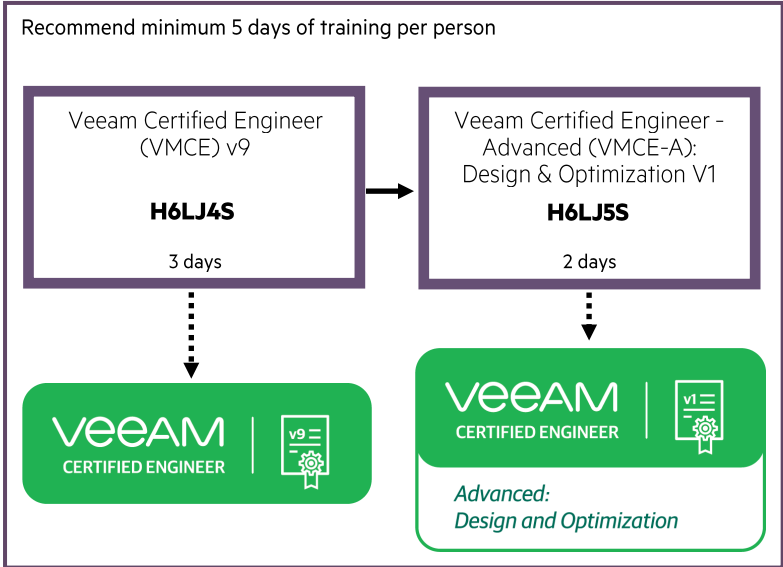

**Hewlett Packard
Enterprise**

HPE Veeam Curriculum Path

HPE Training Credits for Storage Services

HF383A1/HF383E

5 days

Veeam Certifications have Veeam specified requirements, see [VMCE FAQ](#) for more details