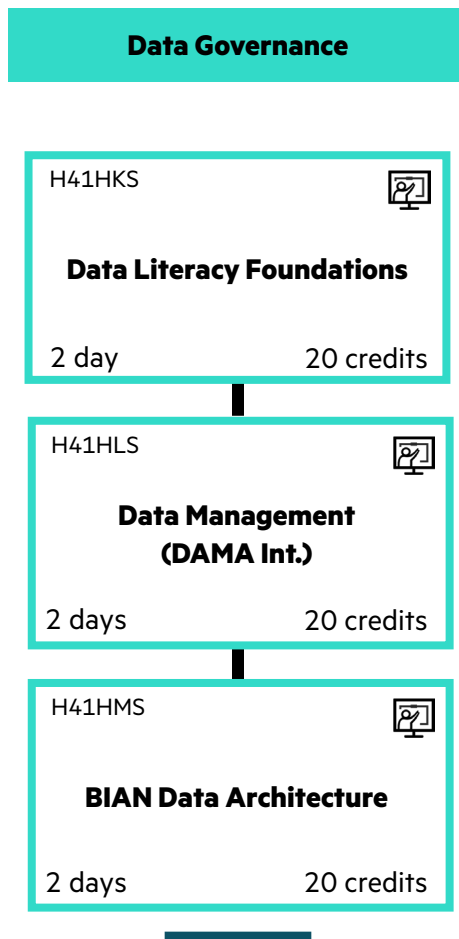

Data Governance – Literacy, Management, and Architecture

Objectives

Understand leverage and interpret data, maintain data quality, and interpret BIAN data architecture, and communicate a data model effectively. Click on the course icon to register.