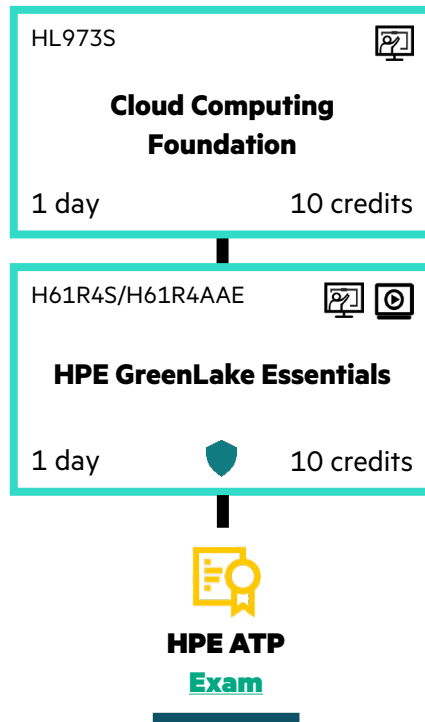

HPE ATP – HPE GreenLake Administrator Foundations

Objectives

This certification learning path validates that you have a foundational knowledge and skills of the HPE GreenLake portfolio, HPE GreenLake management tools and underlying architecture technologies. Earning this certification demonstrates your ability to describe, adopt, and adapt key elements to better manage cloud services. Click on the course icon to register.

Key

 Required course

 Virtual instructor-led training (VILT)

 eLearning

 Digital Badge

 Certification

Additional ways to learn

Learning-as-a-Service