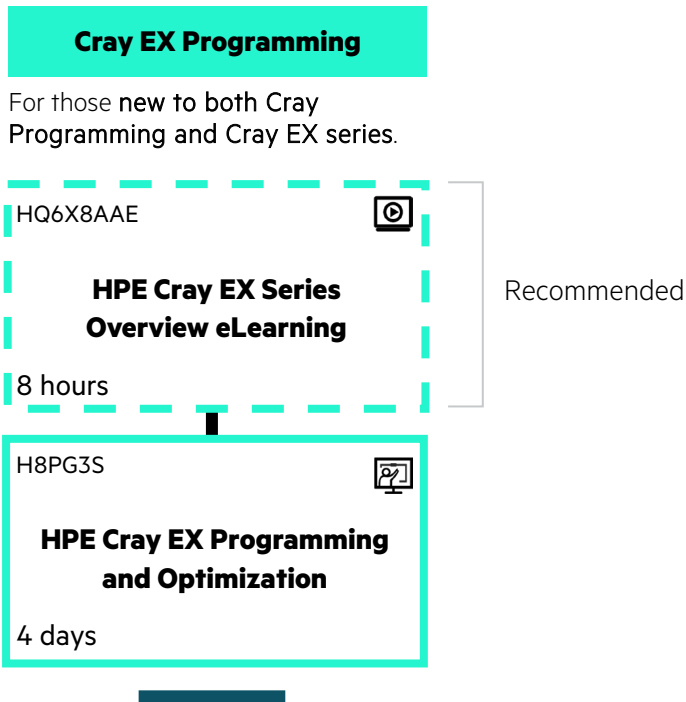

## OBJECTIVES

These learning paths provide the route to competence in HPE Cray EX programming. Click on the course icon to register.

[Contact us](#) for a private class quote