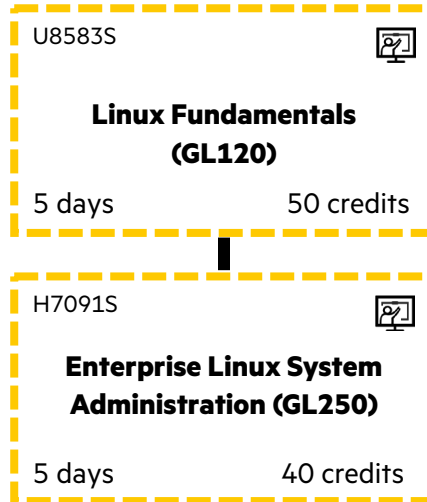

Learning path

Linux OS for HPE Cray XD

If using Linux OS, we recommend the following prerequisites, or have the equivalent experience.

For a private class training quote with 6 or more students per class, please contact the [Education team](#) or your authorized HPE reseller.

Note

Purchase using HPE Education Learning Credits for HPC ([U5466S#4NK](#) or [UC818E](#)).

10 units of U5466S#4NK or UC818E = 1 day of training per student. Exceptions apply.

Key

———— Required course

- - - - - Optional course

Virtual instructor-led training (VILT)

eLearning

Learn more at

hpe.com/us/training/hpc