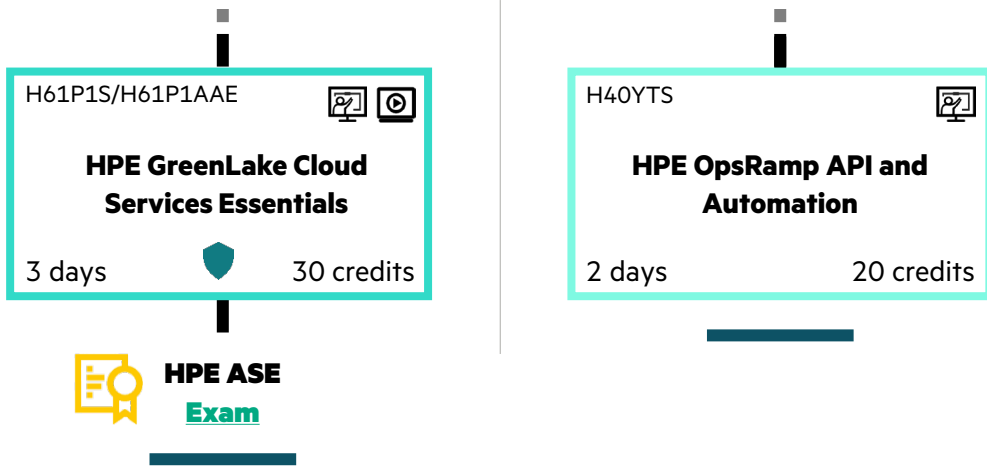

Learning path – North America

How to purchase

HPE Education Learning Credits provide flexibility and make it easy to acquire the training. Apply the credits toward the learning path, as needed.

Use SKU H33XSA1 (Flexible) or H33XSE (Fixed) [HPE Education Learning Credits for Compute IT Services](#). Order the required quantity of credits per course or learning path. Number of credits indicated are per student.

Contact HPE Education Services or your authorized HPE reseller to assist with curriculum planning, quoting assistance, or for a private class quote for groups of 8+ students attending the same class.

Key

———— Required course

- - - - - Choose one course

..... Optional course

Virtual instructor-led training (VILT)

eLearning

Instructor-led training (ILT)

HPE Digital Learner

Digital Badge

Certification

Learn more at

hpe.com/us/training/greenlake