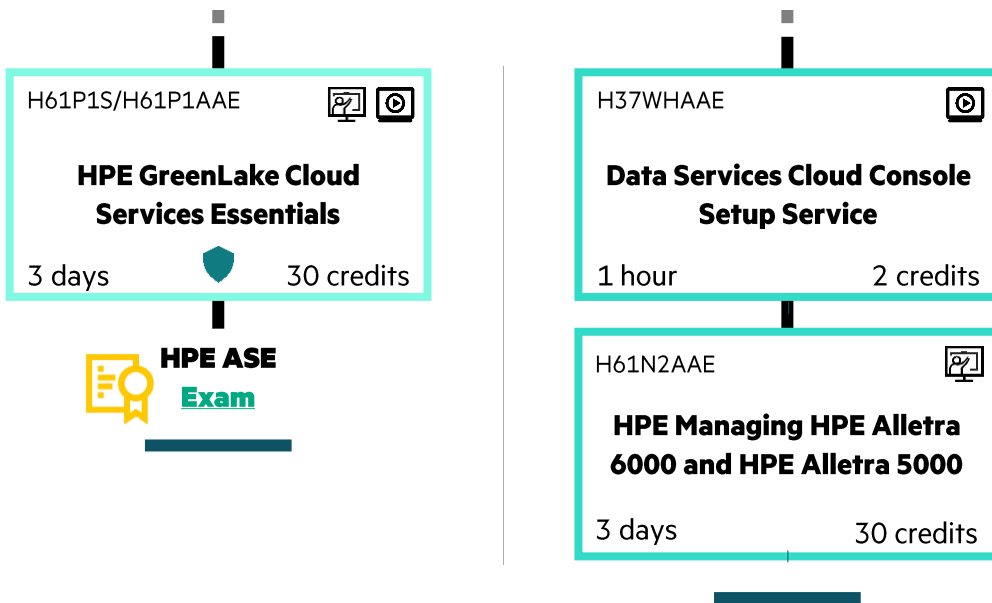

Learning path – North America

How to purchase

HPE Education Learning Credits provide flexibility and make it easy to acquire training from HPE. Apply credits toward the learning path or other courses from HPE Education Services, as needed.

Use SKU H33XSA1 (Flexible) or H33XSE (Fixed) [HPE Education Learning Credits for Compute IT Services](#).

[Contact HPE Education Services](#) or your authorized HPE reseller to assist with curriculum planning, quoting assistance, or for a private class request.

Key

Required course

Virtual instructor-led training (VILT)

eLearning

Digital Badge

Certification

Learn more at

hpe.com/us/training/greenlake