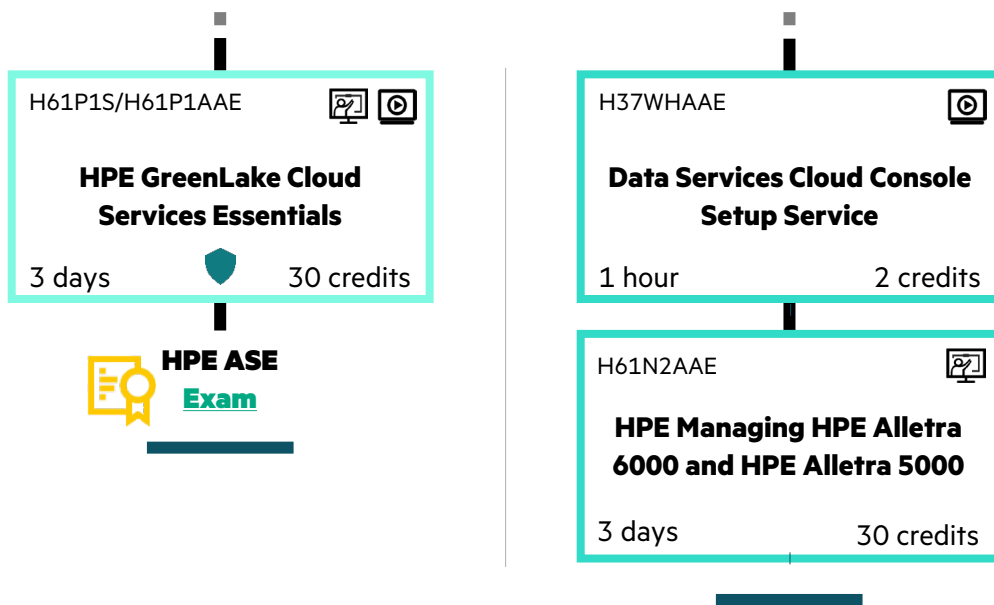

Learning path – North America

How to purchase

HPE Education Learning Credits provide flexibility and make it easy to acquire the training. Apply the credits toward the learning path, as needed.

Use SKU H33XSA1 (Flexible) or H33XSE (Fixed) [HPE Education Learning Credits for Compute IT Services](#). Order the required quantity of credits per course or learning path. Number of credits indicated are per student.

Contact HPE Education Services or your authorized HPE reseller to assist with curriculum planning, quoting assistance, or for a private class quote for groups of 8+ students attending the same class.

Key

Required course

Virtual instructor-led training (VILT)

eLearning

Digital Badge

Certification

Learn more at

hpe.com/us/training/greenlake