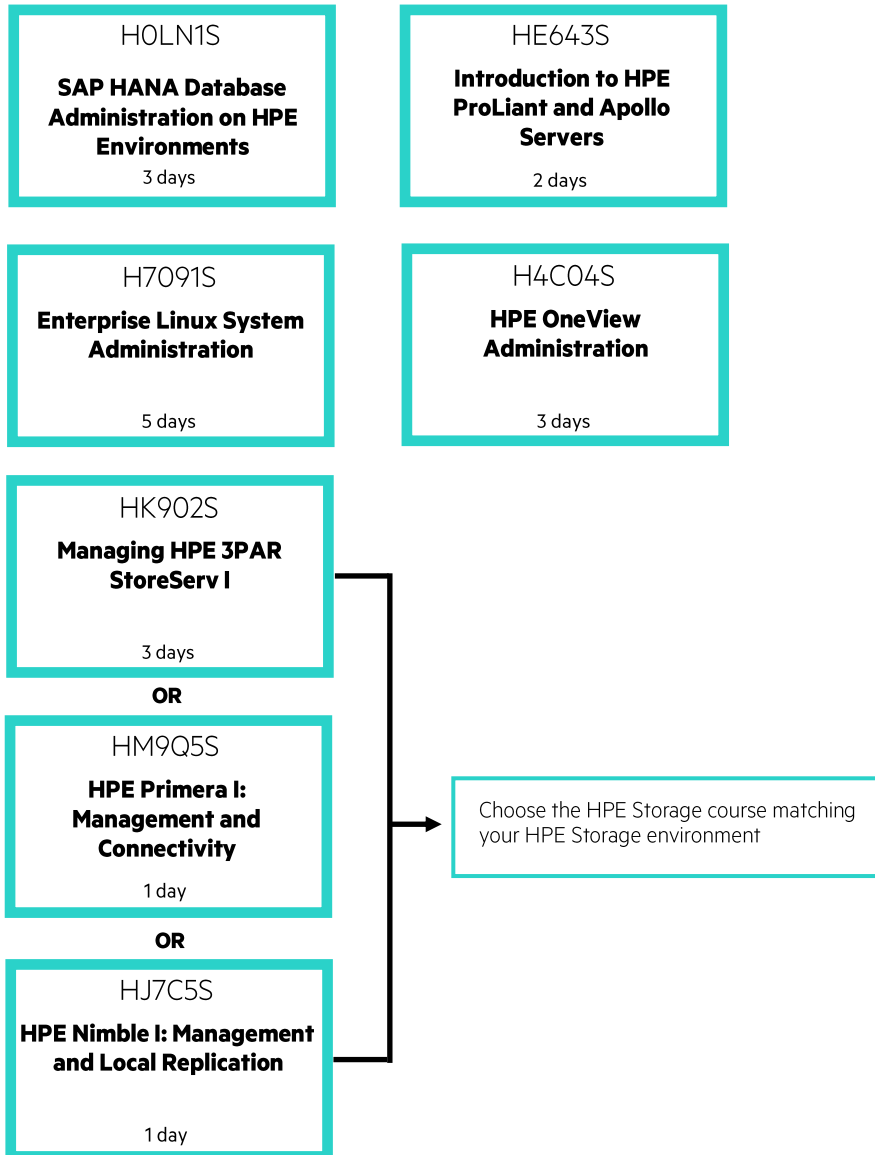

HPE ProLiant for SAP HANA

Customer Curriculum

Learn more at

hpe.com/ww/learnbigdata