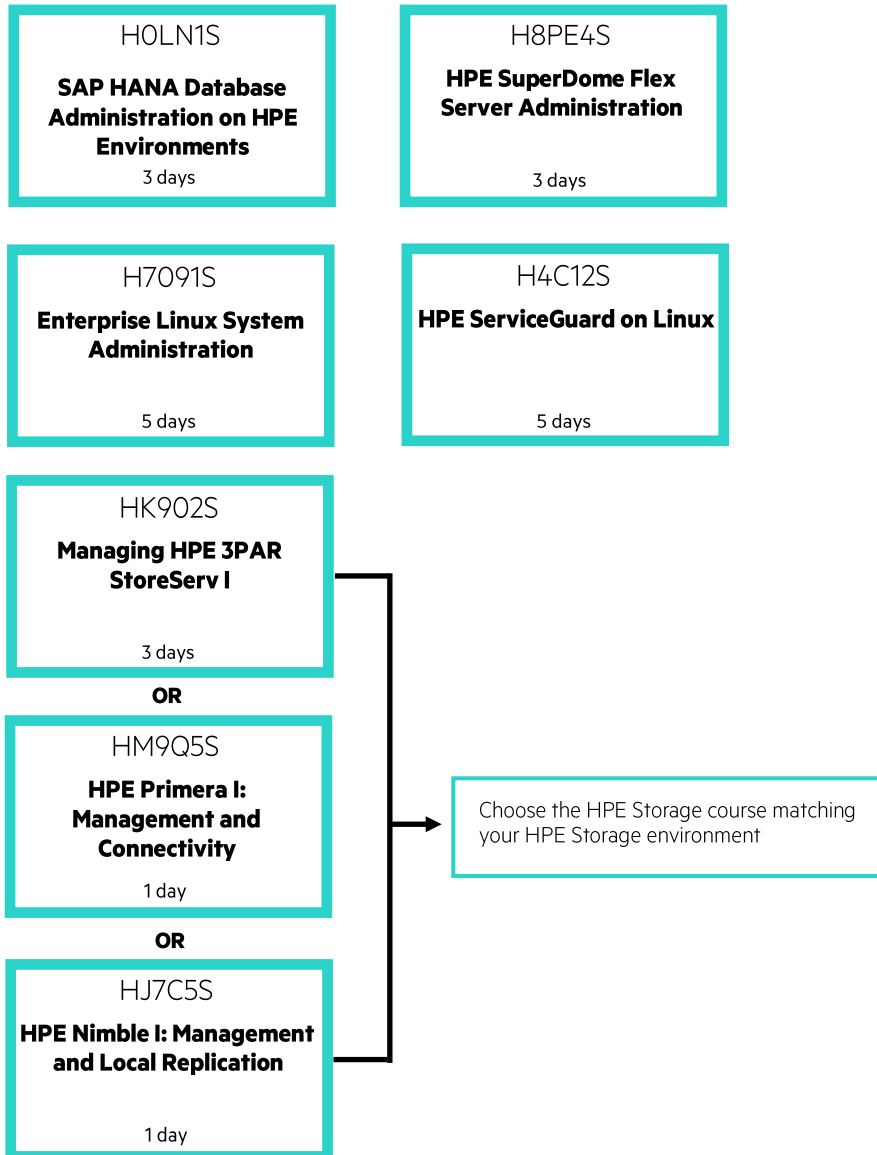

HPE Superdome Flex for SAP HANA

Customer Curriculum

Learn more at

hpe.com/ww/learnbigdata