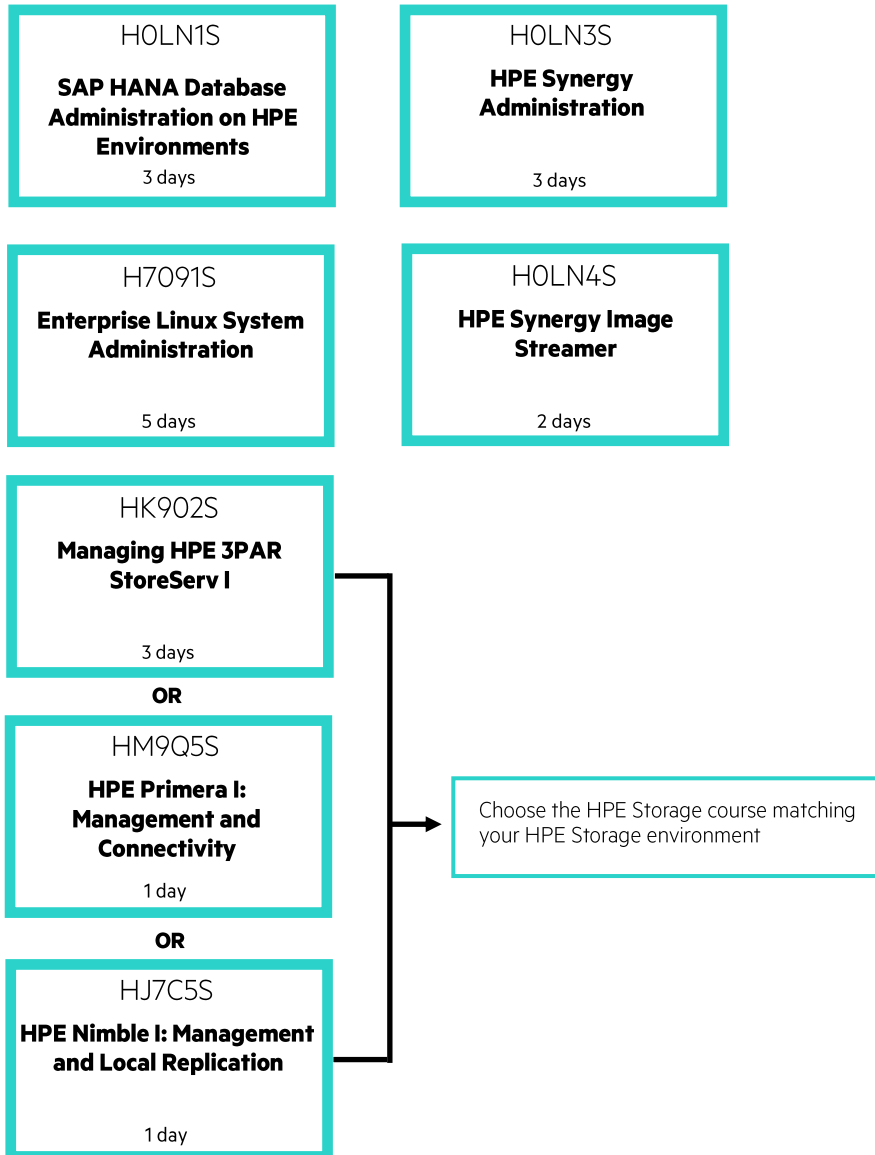

HPE Synergy for SAP HANA

Customer Curriculum

Learn more at

hpe.com/ww/learnbigdata