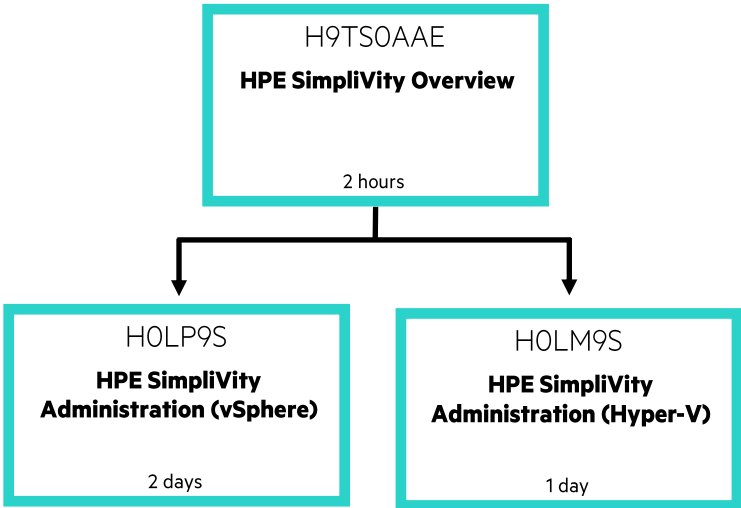

**Hewlett Packard
Enterprise**

HPE SimpliVity Curriculum Path

For Customers

Pre-requisite Training

Audience: Customers new to HPE ProLiant servers

HE643S

**Introduction to
HPE ProLiant Servers**

2 days

Supplemental Training

H9TG1S

**VMware vSphere: Install,
Configure, Manage (v6.7)**

5 days

H1SP9S

**Installation, Storage,
Compute with Windows
Server 2016**

5 days

HPE SimpliVity

Audience: Existing HPE ProLiant customers with either VMware vSphere v6 or Microsoft Hyper-V administration skills

Learn more at

hpe.com/ww/learnconvergedsystems

© Copyright 2019 Hewlett Packard Enterprise Development LP. The information contained herein is subject to change without notice. The only warranties for Hewlett Packard Enterprise products and services are set forth in the express warranty statements accompanying such products and services. Nothing herein should be construed as constituting an additional warranty. Hewlett Packard Enterprise shall not be liable for technical or editorial errors or omissions contained herein.