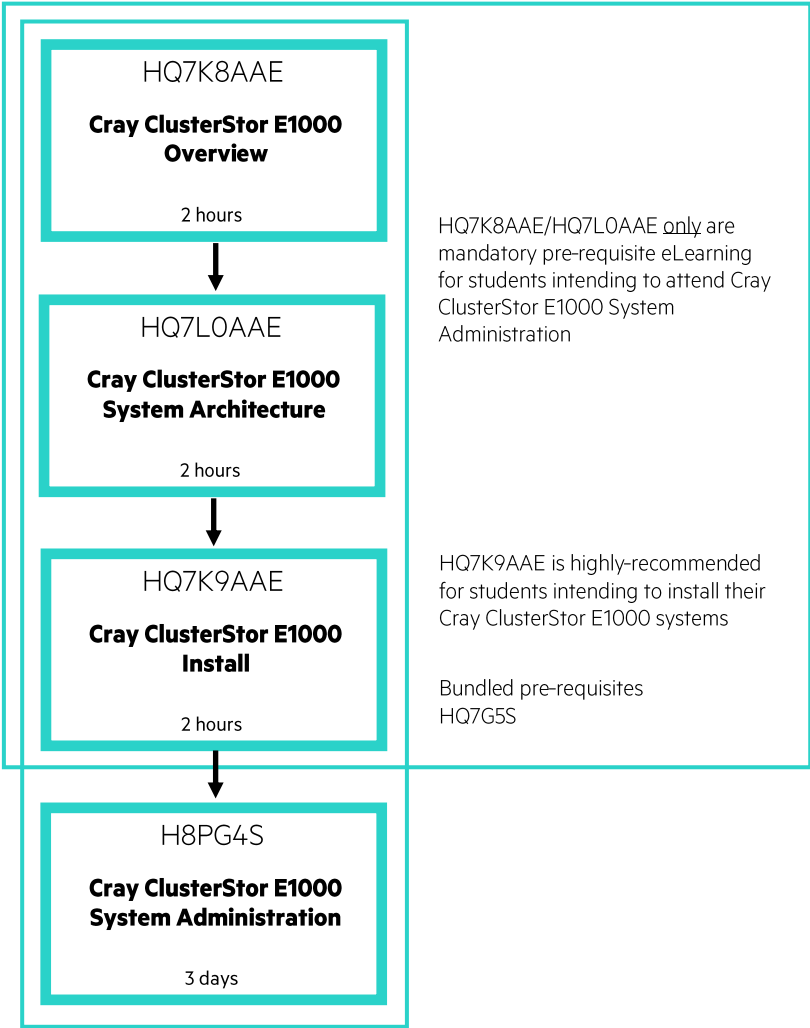

Cray ClusterStor Curriculum Path

For Customers

Instructor-led training and self-paced eLearning toward
Cray ClusterStor E1000 Administrator

Instructor-led training and self-paced eLearning
towards Cray ClusterStor L300 Administrator