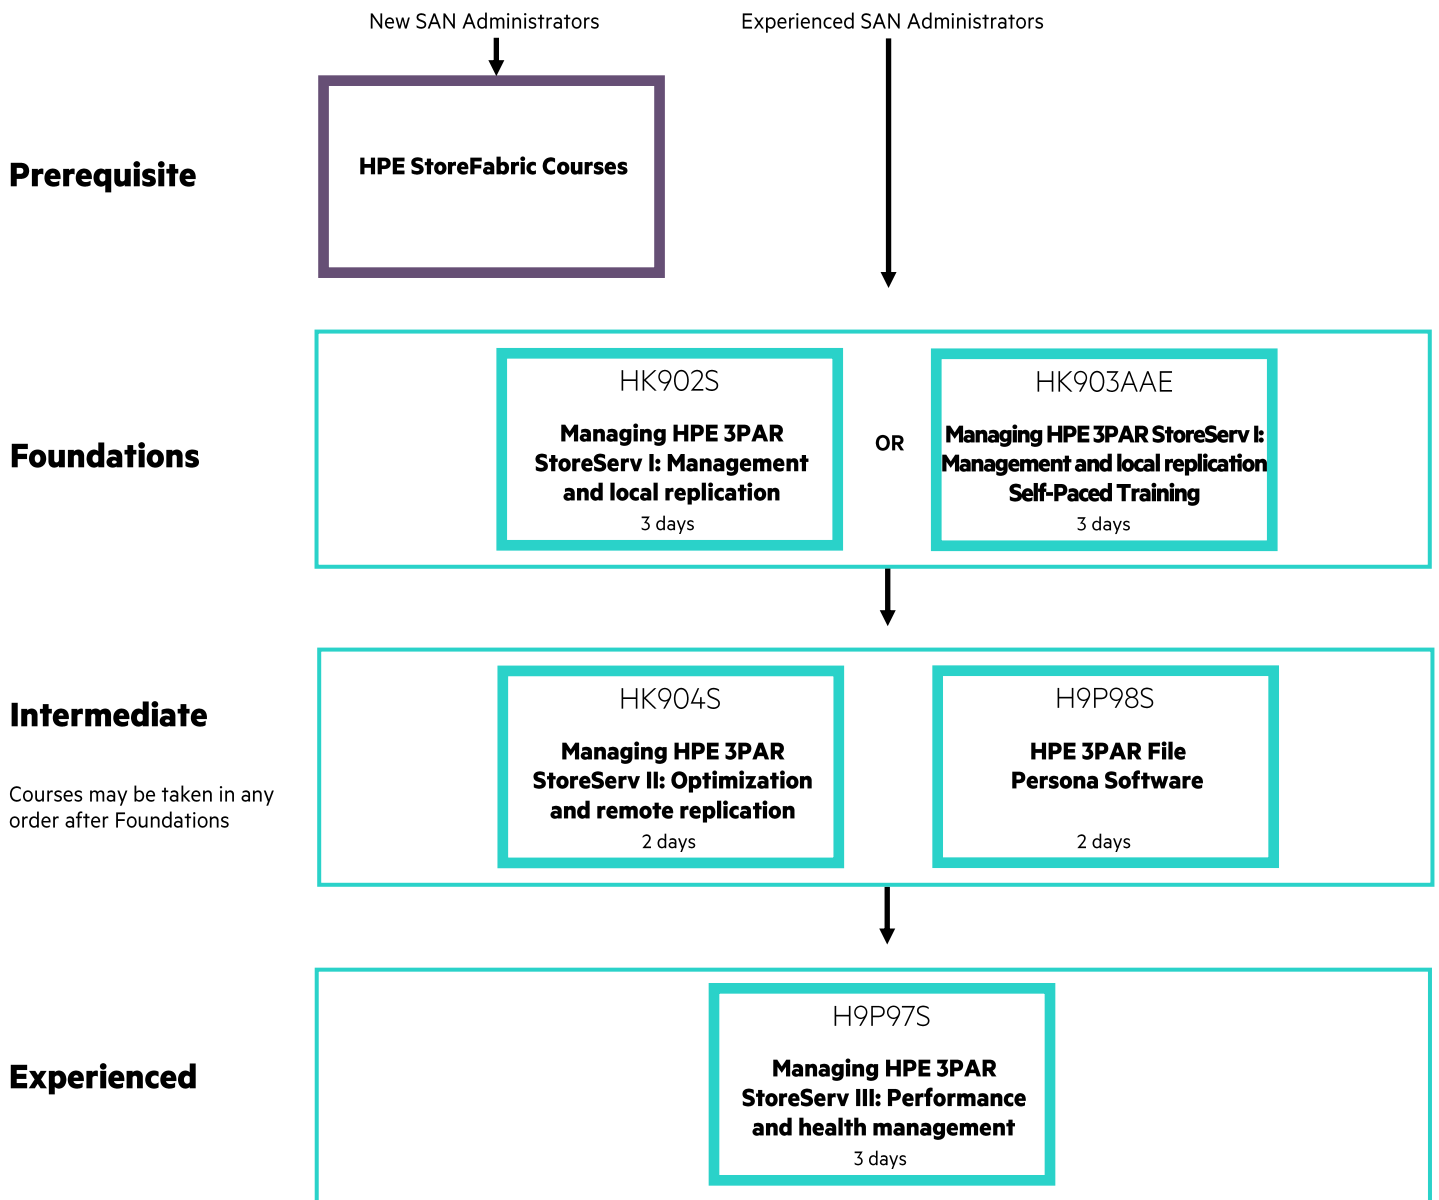

3PAR StoreServ training

Additional options

H9P99S
**HPE Recovery Manager
Central**
2 days

H6LH3AAE
**Managing HPE 3PAR
StoreServ Hands On Lab**
30 days access

H2UY8S
**HPE 3PAR Fundamentals
Subscription**
12 months

H9TJ0S
**Integrating Veeam with HPE
3PAR, Nimble and StoreOnce**
2 days

OR

H9TJ6AAE
**Integrating Veeam with HPE
3PAR, Nimble and StoreOnce
Self-Paced Training**
20 hours

Learn more at
hpe.com/ww/learnstorage