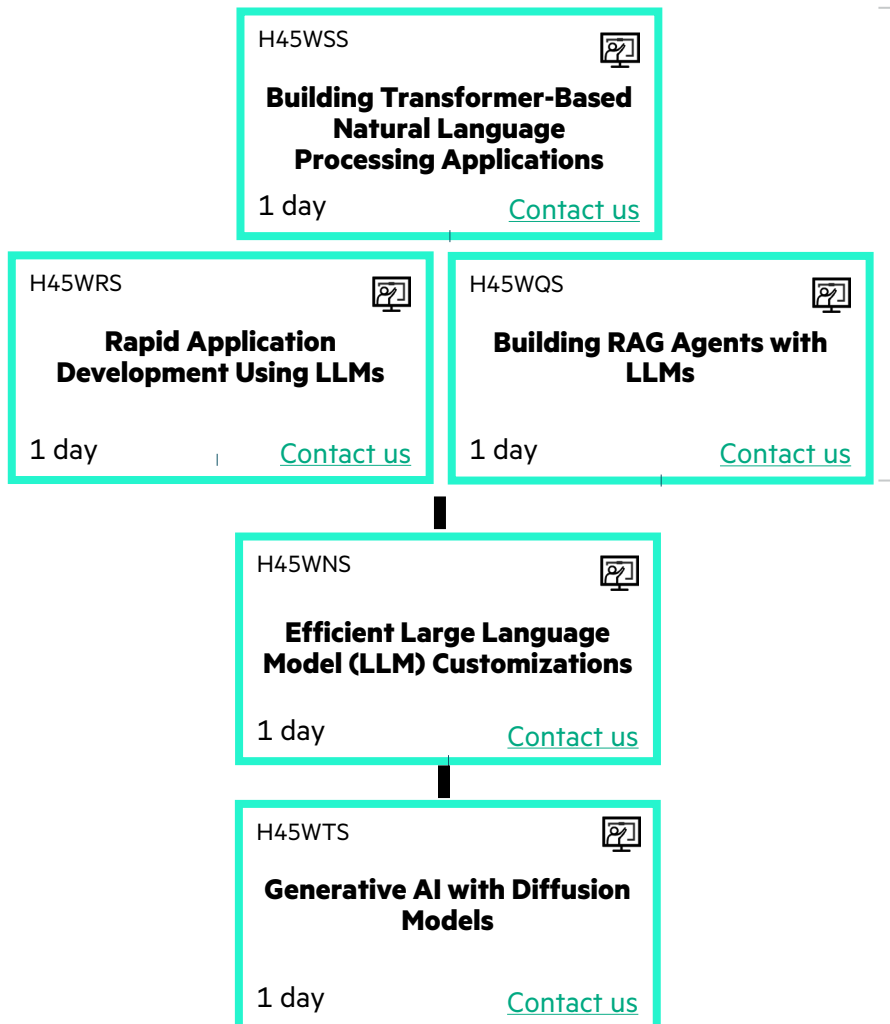

NVIDIA Gen AI workshops

OBJECTIVES

Accelerate your path to production AI with a variety of NVIDIA training offerings. Participants interested in developing skills in AI, accelerated data science, and accelerated computing can access comprehensive NVIDIA Deep Learning Institute (DLI) training through HPE.

NVIDIA Gen AI, LLM, NLP Workshops

These NVIDIA DLI workshops help participants advance knowledge in Generative AI, RAG, Large Language Models, and NLP. Get a jump-start on building the necessary AI skills for industries such as retail, e-commerce, financial services, public sector and healthcare.

[Contact us for a quote](#)

Take one or more of these courses depending on your needs.