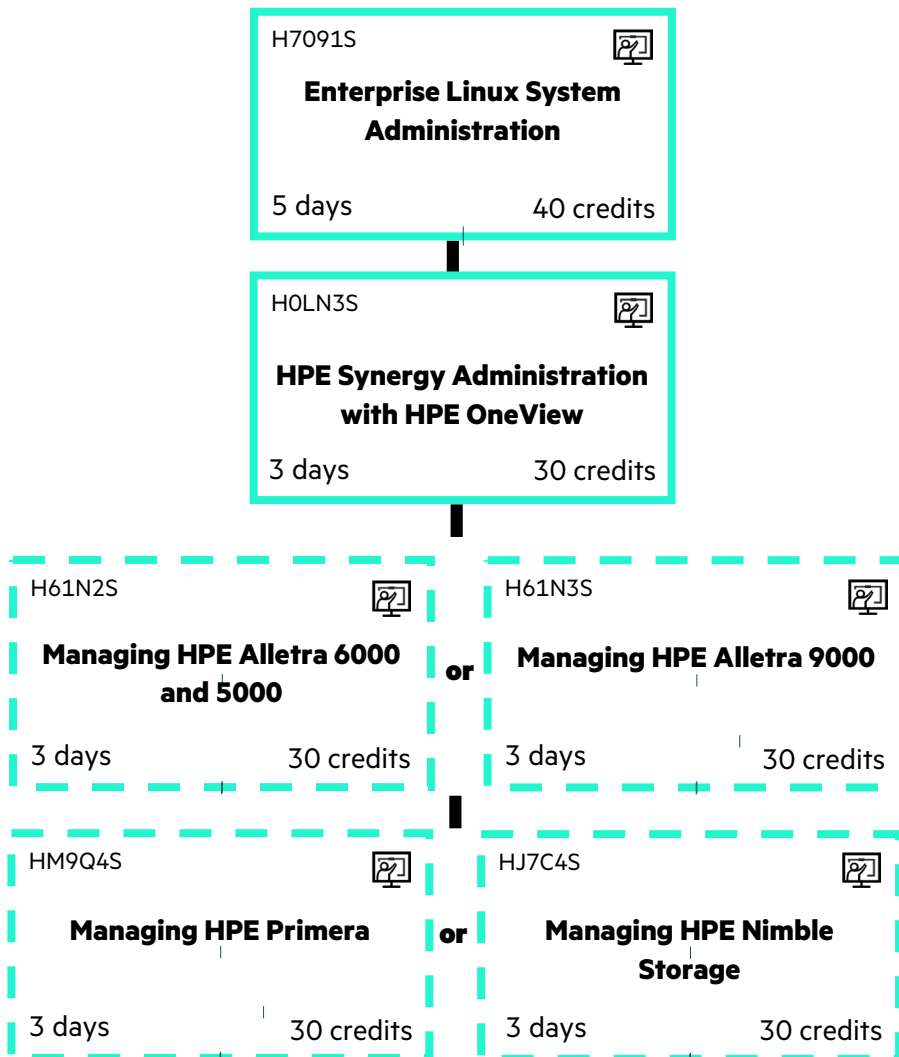

HPE Synergy for SAP HANA

Objectives

This learning path—for experienced system administrators, engineers, and consultants responsible for managing and monitoring SAP HANA on HPE Synergy Systems—shows how to acquire the skills and knowledge needed to administer your environment, and then “tune” SAP HANA for optimal performance using this environment. Click on the course icon to register.

Learning path

KEY

 Required course

 Choose one course

 Virtual instructor-led training (VILT)

LEARN MORE AT
hpe.com/ww/learnbigdata