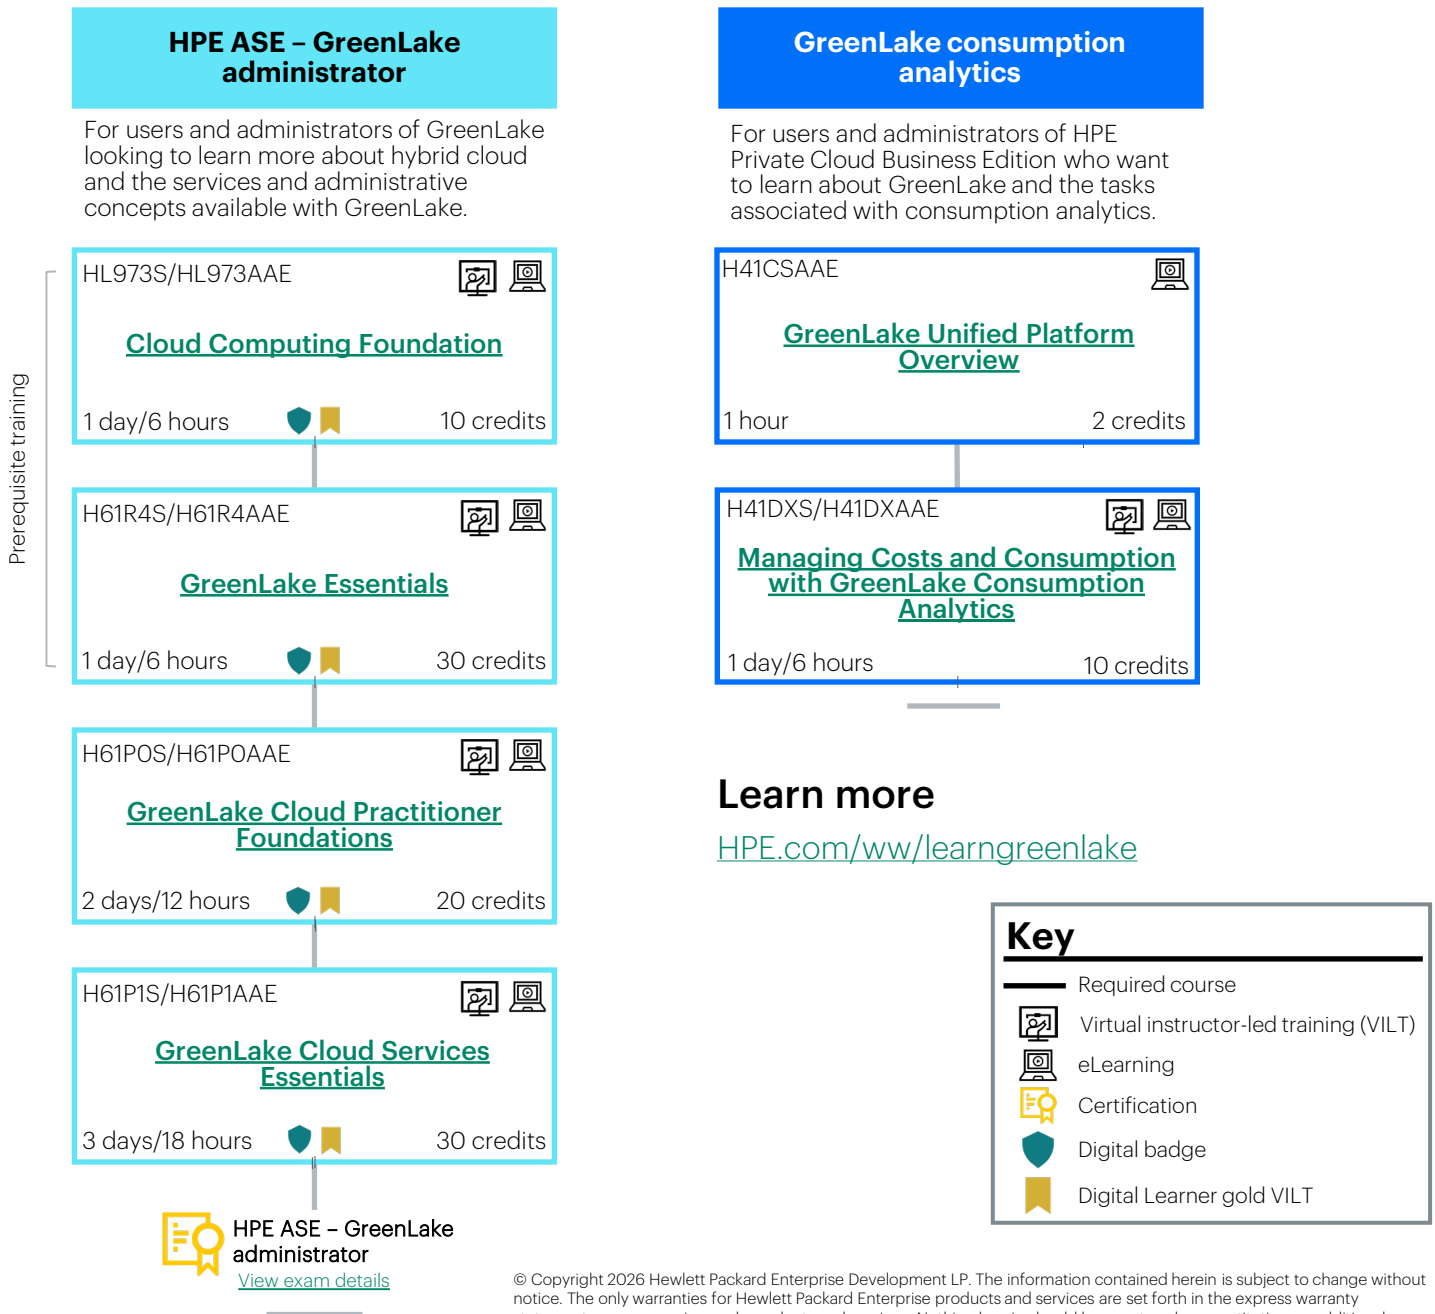

GreenLake consumption analytics

Overview

This learning path provides an overview of hybrid cloud, GreenLake, and consumption analytics, demonstrating a balanced and cost-effective strategy for managing workloads across public cloud, data centers, and private cloud resources. Targeted roles include users and administrators of GreenLake.

Select course title to view the detailed course data sheet; select the course format icon to register.

© Copyright 2026 Hewlett Packard Enterprise Development LP. The information contained herein is subject to change without notice. The only warranties for Hewlett Packard Enterprise products and services are set forth in the express warranty statements accompanying such products and services. Nothing herein should be construed as constituting an additional warranty. Hewlett Packard Enterprise shall not be liable for technical or editorial errors or omissions contained herein.

All third-party marks are property of their respective owners.
March 2026