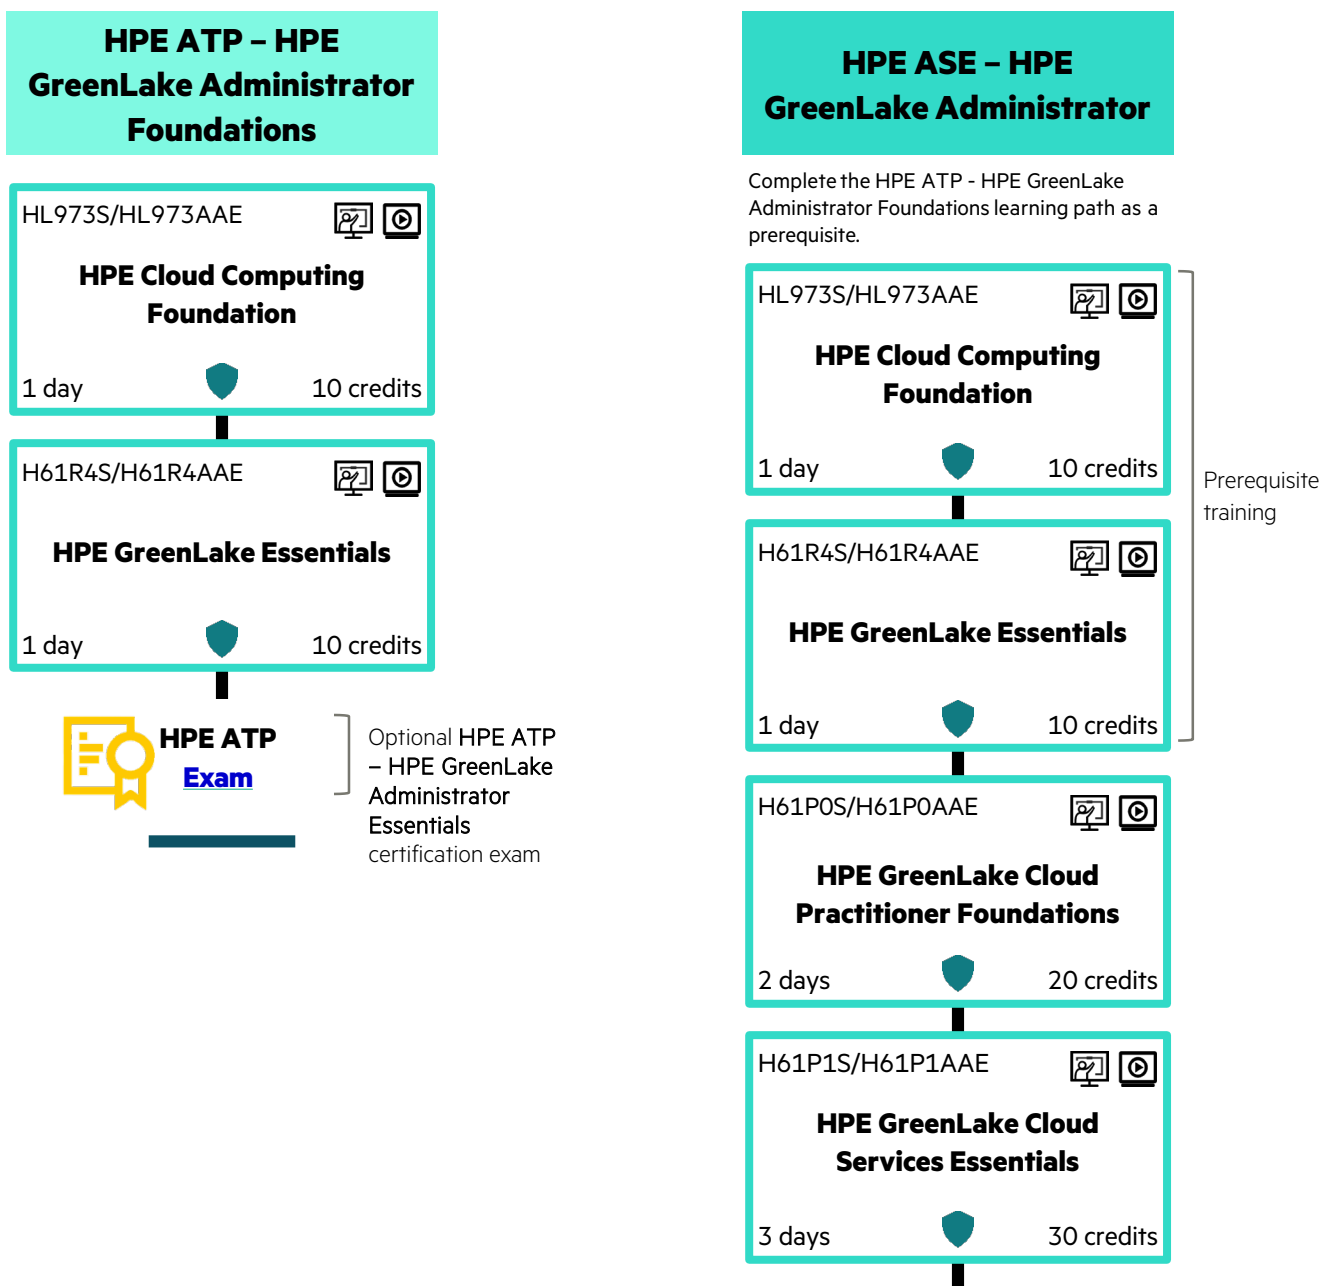

HPE ASE – HPE GreenLake Administrator

Objectives

This training introduces the fundamental, technical, and operational aspects of HPE GreenLake. Students will obtain information needed to co-manage and efficiently utilize an HPE GreenLake infrastructure with support of HPE personnel resources. Click on the course icon to register.

Learning path

H38BKAAE 

**HPE GreenLake Cloud
Practitioner Foundations –
What's New**

6 hours 10 credits

H61P1S/H61P1AAE 

**HPE GreenLake Cloud
Services Essentials –
What's New**

12 hours 20 credits

**HPE ASE
Exam**

Optional
Administering
HPE GreenLake
Cloud Services
certification exam

Key

 Required course

 Virtual instructor-led training (VILT)

 eLearning

 Digital badge

 Certification

Additional ways to learn