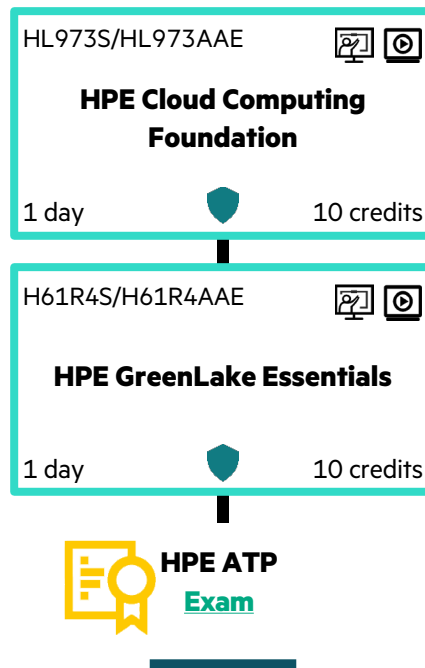

HPE ATP – HPE GreenLake Administrator Foundations

Objectives

This training introduces the fundamental, technical, and operational aspects of HPE GreenLake. Students will obtain information needed to co-manage and efficiently utilize an HPE GreenLake infrastructure with support of HPE personnel resources. Click on the course icon to register.