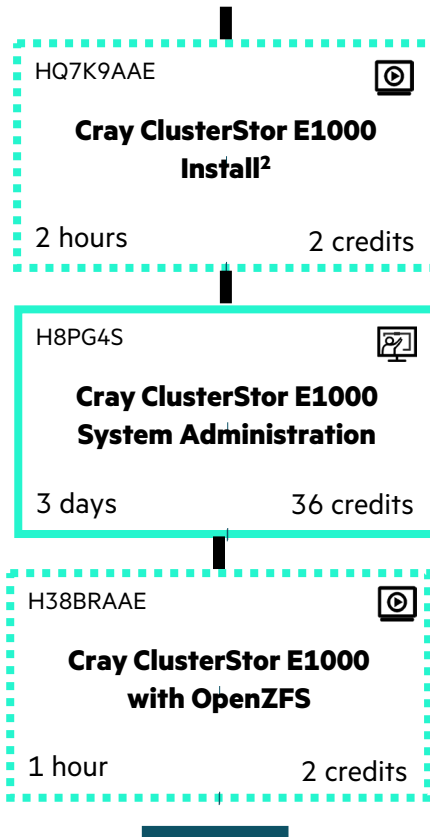

CRAY CLUSTERSTOR

OBJECTIVES

These learning paths provide the route to administrative competence in Cray ClusterStor E1000 environments. Recommended prerequisite training or equivalent skills and experience are key to benefitting from these technical hands-on courses. Click on the course icon to register.

Learning path

NOTES

¹Cray ClusterStor E1000 Overview, Hardware, and Cabling are **highly recommended** for students intending to attend Cray ClusterStor E1000 System Administration instructor-led training.